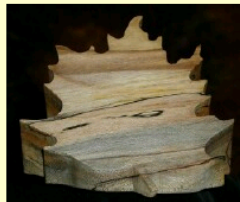

Fall 2008 Forum Contest (10/20/08)

The Fall 2008 AAW Forum woodturning contest results are in. Congratulations to "Truffuls", the first place contest winner. This was the 15th turning contest held on

the AAW forums, patterned after the "Leaf Extraordinaire" article shown on page 40 of the Fall 2008 (Vol 23 No 3) edition of American Woodturner. The contests winners are:

- 1st place: [Truffuls' leaf](#)
- 2nd place: [Bernie Hrytzak's butterfly](#)
- 3rd place: [Dreher's giraffe](#)

[Click here](#) to read more about this contest and how you can participate in our future contest. And, to view all of the winners and entries from the last 15 quarterly contest, [click here](#).